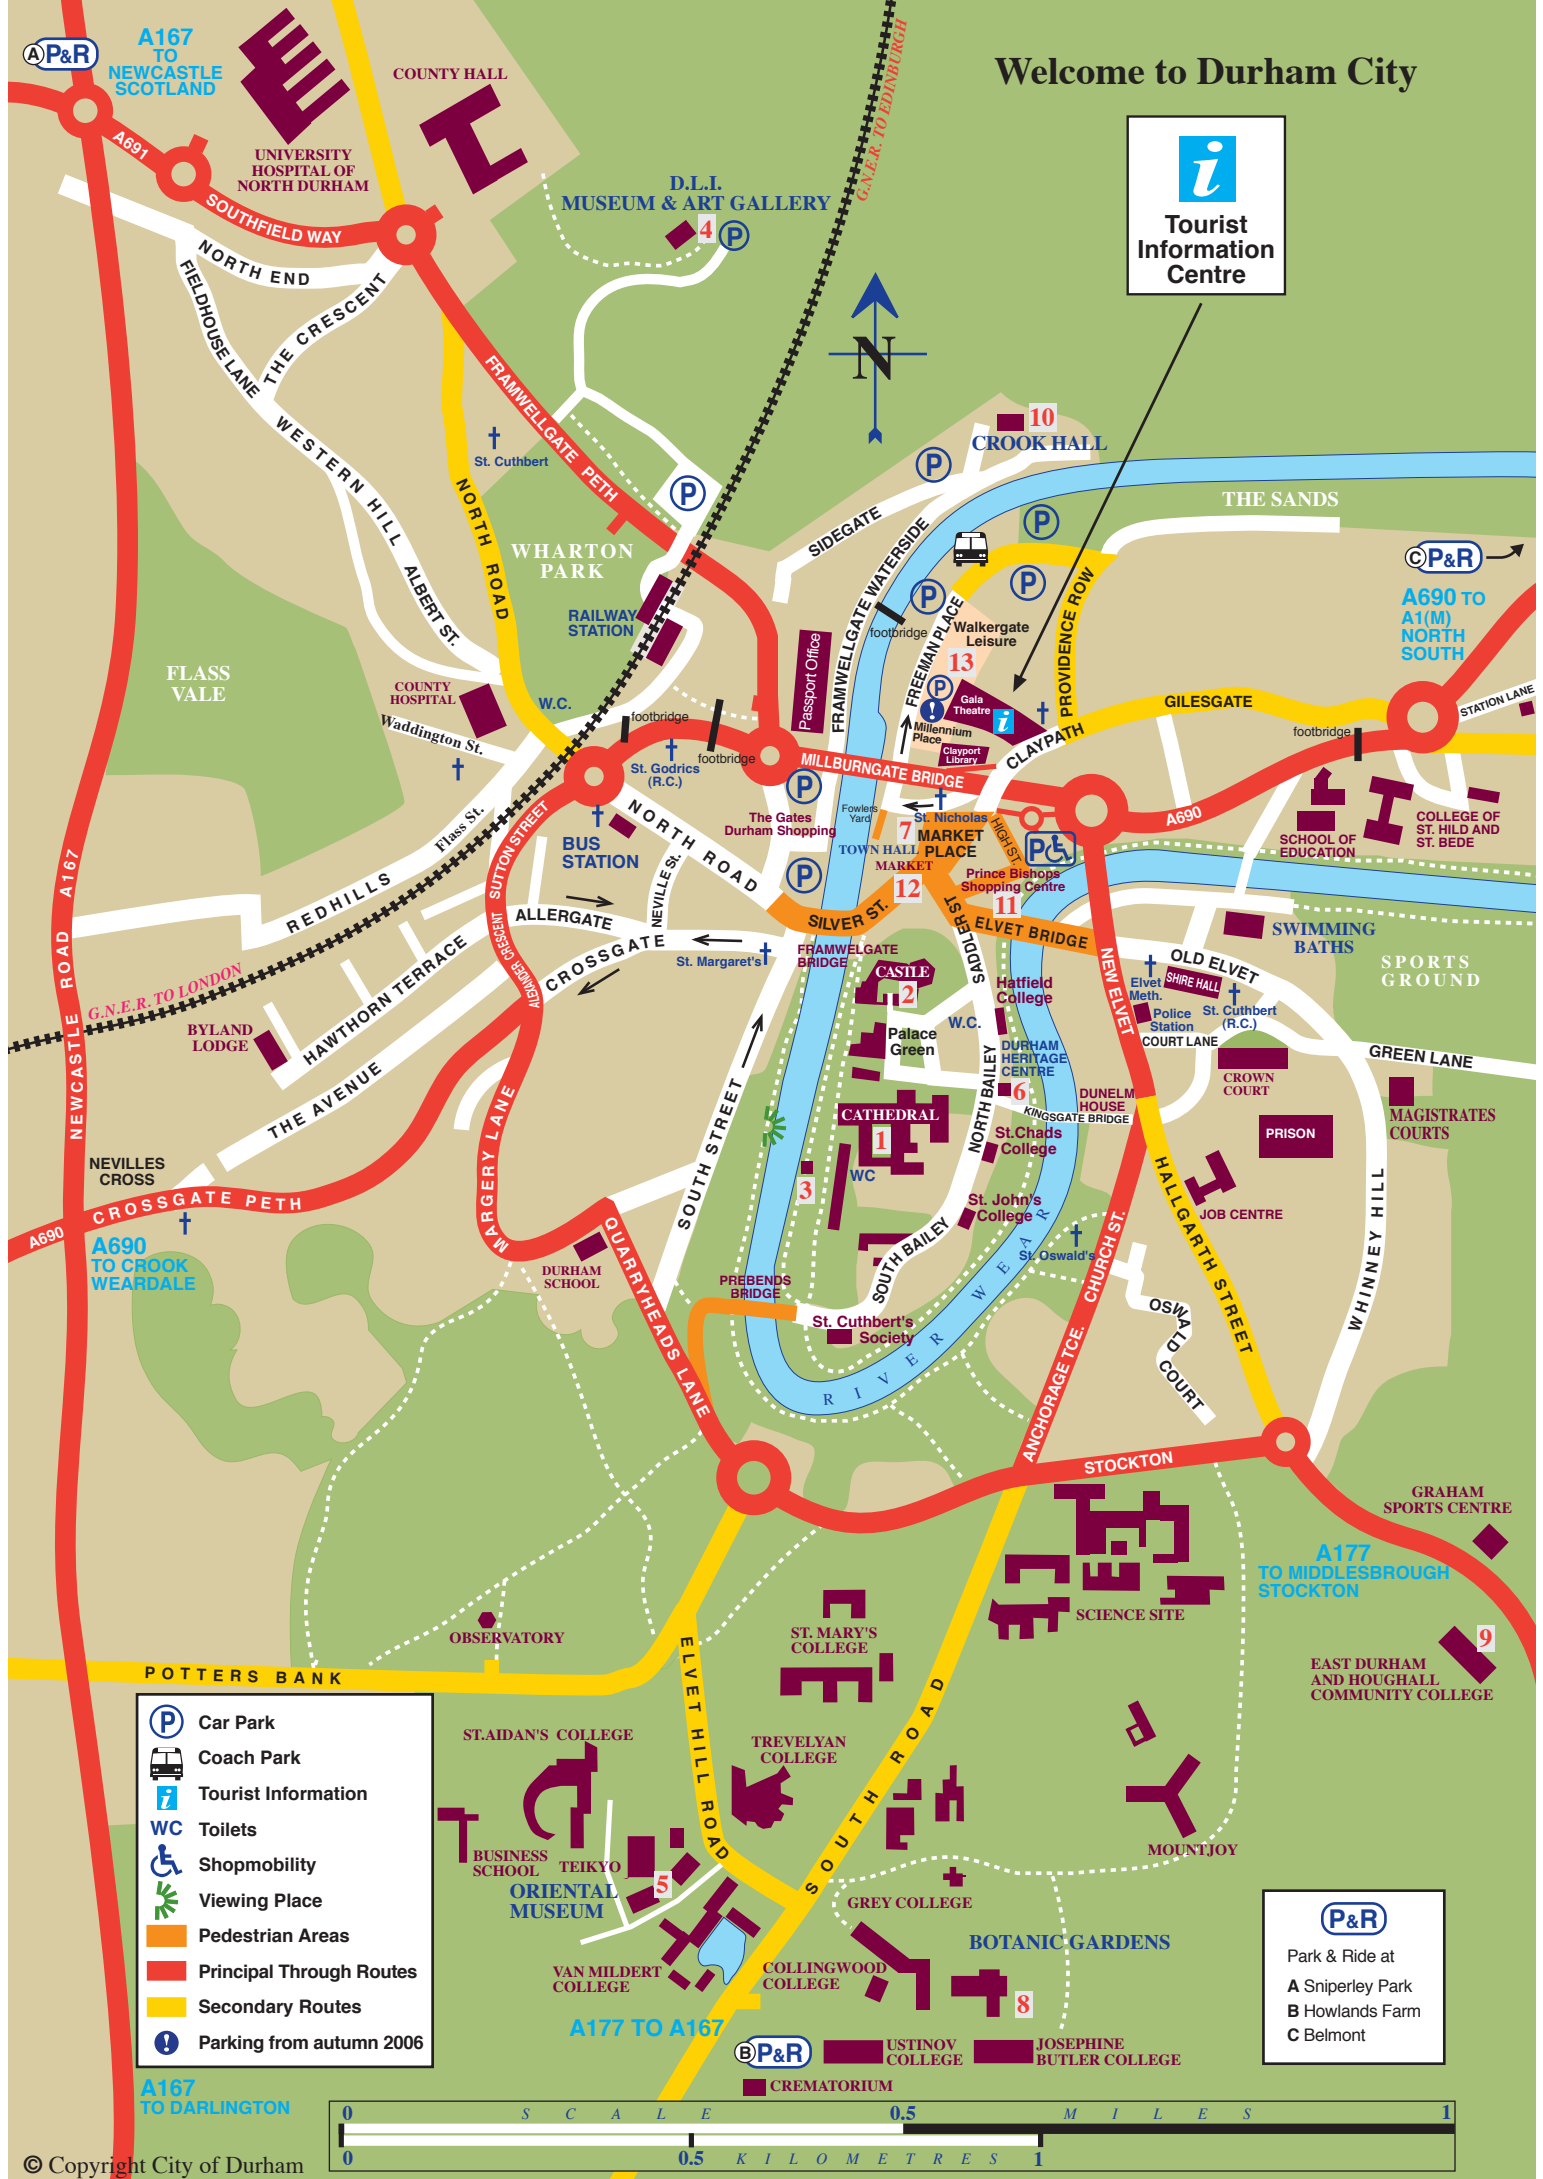

# Welcome to Durham City

- Car Park
- Coach Park
- Tourist Information
- Toilets
- Shopmobility
- Viewing Place
- Pedestrian Areas
- Principal Through Routes
- Secondary Routes
- Parking from autumn 2006

- (P&R)**
- Park & Ride at
- A** Sniperley Park
  - B** Howlands Farm
  - C** Belmont